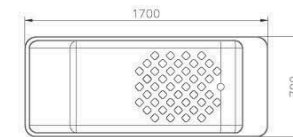

# BATHTUB

0360-A0-7900  
1845\*900\*560mm  
Bathtub  
0360-A1-7900  
Top Only

0360-M6-7900  
Bathtub (Artificial Stone)  
1700\*700\*580mm

0360-M5-7900  
Bathtub (Artificial Stone)  
1700\*700\*550mm

6360-M1-8000  
Bathtub (Artificial Stone)  
1700\*850\*530mm

6360-M2-8000  
Bathtub (Artificial Stone)  
1600\*750\*560mm

0360-G0-7900  
Bathtub (Artificial Stone)  
1725\*845\*605mm

0360-H0-7900  
Bathtub  
1500\*700\*420mm

0360-J0-7900  
Bathtub  
1200\*700\*490mm