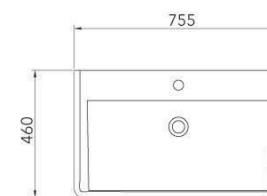

6510-G6-80CP  
Ceramic Basin  
570\*440\*130mm

6510-X1-80CP  
Ceramic Basin  
465\*465\*130mm

6510-X2-80CP  
Ceramic Basin  
800\*465\*150mm

6510-05-8000  
Glass Basin  
450\*140mm

6510-F5-8000  
Under Countertop Ceramic Basin  
530\*340\*172mm

6510-T9-8000  
Under Countertop Ceramic Basin  
450\*345\*140mm

6510-T7-8000  
Under Countertop Ceramic Basin  
510\*420\*200MM

6510-T8-8000  
Under Countertop Ceramic Basin  
560\*390\*210mm

6510-F1-8000  
Vanity-Top Ceramic Basin  
765\*465\*170mm

6510-F2-8000  
Vanity-Top Ceramic Basin  
910\*465\*160mm

6510-M1-8000  
Vanity-Top Ceramic Basin  
750\*460\*190mm

6510-M2-8000  
Vanity-Top Ceramic Basin  
900\*460\*195mm

6510-F6-8000  
Vanity-Top Ceramic Basin  
820\*465\*170mm

6510-F3-8000  
In Countertop Ceramic Basin  
600\*460\*165mm

6510-F4-8000  
In Countertop Ceramic Basin  
755\*460\*175mm