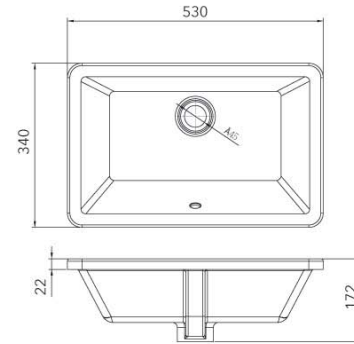

6510-G7-80CP  
Ceramic Basin  
400\*400\*120mm

6510-M3-8000  
In Countertop Ceramic Basin  
600\*480\*195mm

6510-H4-80CP  
Ceramic Basin  
460\*460\*140mm

6510-H0-80CP  
Ceramic Basin  
435\*365\*140mm

6510-H1-80CP  
Ceramic Basin  
510\*475\*160mm

6510-G6-80CP  
Ceramic Basin  
570\*440\*130mm

6510-X1-80CP  
Ceramic Basin  
465\*465\*130mm

6510-X2-80CP  
Ceramic Basin  
800\*465\*150mm

6510-05-8000  
Glass Basin  
450\*140mm

6510-F5-8000  
Under Countertop Ceramic Basin  
530\*340\*172mm

6510-T9-8000  
Under Countertop Ceramic Basin  
450\*345\*140mm

6510-T7-8000  
Under Countertop Ceramic Basin  
510\*420\*200MM

6510-T8-8000  
Under Countertop Ceramic Basin  
560\*390\*210mm

6510-F1-8000  
Vanity-Top Ceramic Basin  
765\*465\*170mm