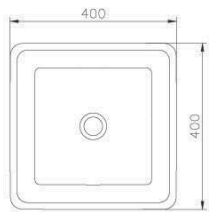

0360-F0-7900  
Bathtub  
1600\*750\*440mm

0360-B0-7900  
Bathtub  
1750\*855\*440mm

0360-C0-7900  
Bathtub  
1600\*800\*390mm

0360-D0-7900  
Bathtub  
1700\*800\*480mm

# BASIN

6510-TB-8000  
Ceramic Basin  
470\*145mm

6510-T3-8000  
Ceramic Basin  
430\*430\*120mm

6510-M4-8000  
Ceramic Basin  
550\*355\*150mm

6510-T6-8000  
Ceramic Basin  
400\*400\*120mm

6510-TD-8000  
Ceramic Basin  
510\*420\*200mm

6510-TC-8000  
Ceramic Basin  
510\*400\*120mm

6510-T5-8000  
Ceramic Basin  
665\*440\*145mm

6510-TA-8000  
Ceramic Basin  
590\*395\*135mm

6510-K1-8000  
Ceramic Basin  
510\*410\*120mm

6510-T1-8000  
Ceramic Basin  
470\*360\*145mm

6510-G0-8000  
Ceramic Basin  
410\*410\*120mm

6510-G1-80CP  
Ceramic Basin  
410\*410\*130mm

6510-G3-80CP  
Ceramic Basin  
500\*500\*150mm

6510-G8-80CP  
Ceramic Basin  
580\*460\*220mm

6510-G5-80CP  
Ceramic Basin  
650\*440\*210mm