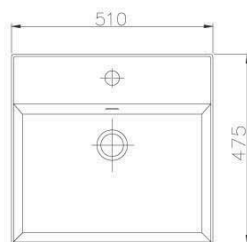

6510-TC-8000  
Ceramic Basin  
510\*400\*120mm

6510-T5-8000  
Ceramic Basin  
665\*440\*145mm

6510-TA-8000  
Ceramic Basin  
590\*395\*135mm

6510-K1-8000  
Ceramic Basin  
510\*410\*120mm

6510-T1-8000  
Ceramic Basin  
470\*360\*145mm

6510-G0-8000  
Ceramic Basin  
410\*410\*120mm

6510-G1-80CP  
Ceramic Basin  
410\*410\*130mm

6510-G3-80CP  
Ceramic Basin  
500\*500\*150mm

6510-G8-80CP  
Ceramic Basin  
580\*460\*220mm

6510-G5-80CP  
Ceramic Basin  
650\*440\*210mm

6510-G7-80CP  
Ceramic Basin  
400\*400\*120mm

6510-M3-8000  
In Countertop Ceramic Basin  
600\*480\*195mm

6510-H4-80CP  
Ceramic Basin  
460\*460\*140mm

6510-H0-80CP  
Ceramic Basin  
435\*365\*140mm

6510-H1-80CP  
Ceramic Basin  
510\*475\*160mm

6510-G6-80CP  
Ceramic Basin  
570\*440\*130mm

6510-X1-80CP  
Ceramic Basin  
465\*465\*130mm

6510-X2-80CP  
Ceramic Basin  
800\*465\*150mm

6510-05-8000  
Glass Basin  
450\*140mm

6510-F5-8000  
Under Countertop Ceramic Basin  
530\*340\*172mm