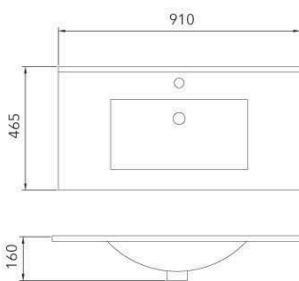

6510-G7-80CP  
Ceramic Basin  
400\*400\*120mm

6510-M3-8000  
In Countertop Ceramic Basin  
600\*480\*195mm

6510-H4-80CP  
Ceramic Basin  
460\*460\*140mm

6510-H0-80CP  
Ceramic Basin  
435\*365\*140mm

6510-H1-80CP  
Ceramic Basin  
510\*475\*160mm

6510-G6-80CP  
Ceramic Basin  
570\*440\*130mm

6510-X1-80CP  
Ceramic Basin  
465\*465\*130mm

6510-X2-80CP  
Ceramic Basin  
800\*465\*150mm

6510-05-8000  
Glass Basin  
450\*140mm

6510-F5-8000  
Under Countertop Ceramic Basin  
530\*340\*172mm

6510-T9-8000  
Under Countertop Ceramic Basin  
450\*345\*140mm

6510-T7-8000  
Under Countertop Ceramic Basin  
510\*420\*200MM

6510-T8-8000  
Under Countertop Ceramic Basin  
560\*390\*210mm

6510-F1-8000  
Vanity-Top Ceramic Basin  
765\*465\*170mm

6510-F2-8000  
Vanity-Top Ceramic Basin  
910\*465\*160mm

6510-M1-8000  
Vanity-Top Ceramic Basin  
750\*460\*190mm

6510-M2-8000  
Vanity-Top Ceramic Basin  
900\*460\*195mm

6510-F6-8000  
Vanity-Top Ceramic Basin  
820\*465\*170mm