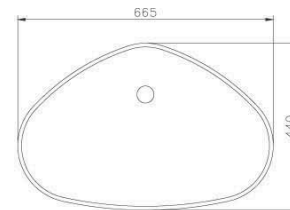

0360-F0-7900  
Bathtub  
1600\*750\*440mm

0360-B0-7900  
Bathtub  
1750\*855\*440mm

0360-C0-7900  
Bathtub  
1600\*800\*390mm

0360-D0-7900  
Bathtub  
1700\*800\*480mm

# BASIN

6510-TB-8000  
Ceramic Basin  
470\*145mm

6510-T3-8000  
Ceramic Basin  
430\*430\*120mm

6510-M4-8000  
Ceramic Basin  
550\*355\*150mm

6510-T6-8000  
Ceramic Basin  
400\*400\*120mm

6510-TD-8000  
Ceramic Basin  
510\*420\*200mm

6510-TC-8000  
Ceramic Basin  
510\*400\*120mm

6510-T5-8000  
Ceramic Basin  
665\*440\*145mm

6510-TA-8000  
Ceramic Basin  
590\*395\*135mm

6510-K1-8000  
Ceramic Basin  
510\*410\*120mm

6510-T1-8000  
Ceramic Basin  
470\*360\*145mm