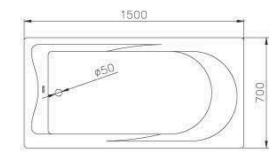

6360-M2-8000  
Bathtub (Artificial Stone)  
1600\*750\*560mm

0360-G0-7900  
Bathtub (Artificial Stone)  
1725\*845\*605mm

0360-H0-7900  
Bathtub  
1500\*700\*420mm

0360-J0-7900  
Bathtub  
1200\*700\*490mm