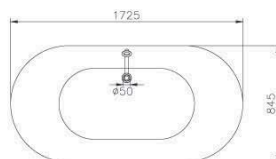

0360-G0-7900
Bathtub (Artificial Stone)
1725*845*605mm