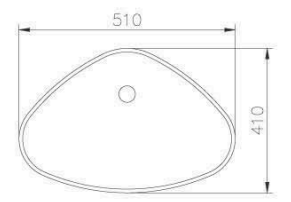

# BASIN

6510-TB-8000  
Ceramic Basin  
470\*145mm

6510-T3-8000  
Ceramic Basin  
430\*430\*120mm

6510-M4-8000  
Ceramic Basin  
550\*355\*150mm

6510-T6-8000  
Ceramic Basin  
400\*400\*120mm

6510-TD-8000  
Ceramic Basin  
510\*420\*200mm

6510-TC-8000  
Ceramic Basin  
510\*400\*120mm

6510-T5-8000  
Ceramic Basin  
665\*440\*145mm

6510-TA-8000  
Ceramic Basin  
590\*395\*135mm

6510-K1-8000  
Ceramic Basin  
510\*410\*120mm

6510-T1-8000  
Ceramic Basin  
470\*360\*145mm

6510-G0-8000  
Ceramic Basin  
410\*410\*120mm

6510-G1-80CP  
Ceramic Basin  
410\*410\*130mm

6510-G3-80CP  
Ceramic Basin  
500\*500\*150mm

6510-G8-80CP  
Ceramic Basin  
580\*460\*220mm

6510-G5-80CP  
Ceramic Basin  
650\*440\*210mm