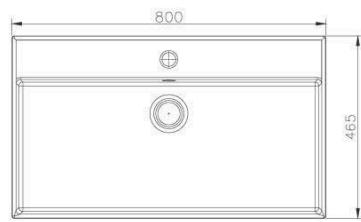

6510-G0-8000  
Ceramic Basin  
410\*410\*120mm

6510-G1-80CP  
Ceramic Basin  
410\*410\*130mm

6510-G3-80CP  
Ceramic Basin  
500\*500\*150mm

6510-G8-80CP  
Ceramic Basin  
580\*460\*220mm

6510-G5-80CP  
Ceramic Basin  
650\*440\*210mm

6510-G7-80CP  
Ceramic Basin  
400\*400\*120mm

6510-M3-8000  
In Countertop Ceramic Basin  
600\*480\*195mm

6510-H4-80CP  
Ceramic Basin  
460\*460\*140mm

6510-H0-80CP  
Ceramic Basin  
435\*365\*140mm

6510-H1-80CP  
Ceramic Basin  
510\*475\*160mm

6510-G6-80CP  
Ceramic Basin  
570\*440\*130mm

6510-X1-80CP  
Ceramic Basin  
465\*465\*130mm

6510-X2-80CP  
Ceramic Basin  
800\*465\*150mm

6510-05-8000  
Glass Basin  
450\*140mm

6510-F5-8000  
Under Countertop Ceramic Basin  
530\*340\*172mm