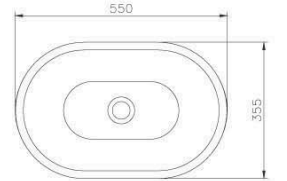

0360-F0-7900  
Bathtub  
1600\*750\*440mm

0360-B0-7900  
Bathtub  
1750\*855\*440mm

0360-C0-7900  
Bathtub  
1600\*800\*390mm

0360-D0-7900  
Bathtub  
1700\*800\*480mm

# BASIN

6510-TB-8000  
Ceramic Basin  
470\*145mm

6510-T3-8000  
Ceramic Basin  
430\*430\*120mm

6510-M4-8000  
Ceramic Basin  
550\*355\*150mm

6510-T6-8000  
Ceramic Basin  
400\*400\*120mm

6510-TD-8000  
Ceramic Basin  
510\*420\*200mm

6510-TC-8000  
Ceramic Basin  
510\*400\*120mm

6510-T5-8000  
Ceramic Basin  
665\*440\*145mm

6510-TA-8000  
Ceramic Basin  
590\*395\*135mm

6510-K1-8000  
Ceramic Basin  
510\*410\*120mm

6510-T1-8000  
Ceramic Basin  
470\*360\*145mm

6510-G0-8000  
Ceramic Basin  
410\*410\*120mm

6510-G1-80CP  
Ceramic Basin  
410\*410\*130mm

6510-G3-80CP  
Ceramic Basin  
500\*500\*150mm

6510-G8-80CP  
Ceramic Basin  
580\*460\*220mm

6510-G5-80CP  
Ceramic Basin  
650\*440\*210mm