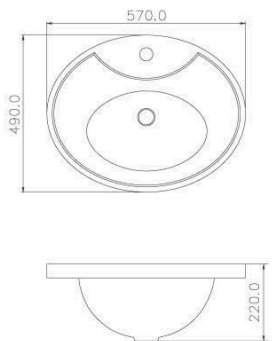

# BASIN

6510-TB-8000  
Ceramic Basin  
470\*145mm

6510-T3-8000  
Ceramic Basin  
430\*430\*120mm

6510-M4-8000  
Ceramic Basin  
550\*355\*150mm

6510-T6-8000  
Ceramic Basin  
400\*400\*120mm

6510-TD-8000  
Ceramic Basin  
510\*420\*200mm

6510-TC-8000  
Ceramic Basin  
510\*400\*120mm

6510-T5-8000  
Ceramic Basin  
665\*440\*145mm

6510-TA-8000  
Ceramic Basin  
590\*395\*135mm

6510-K1-8000  
Ceramic Basin  
510\*410\*120mm

6510-T1-8000  
Ceramic Basin  
470\*360\*145mm

6510-G0-8000  
Ceramic Basin  
410\*410\*120mm

6510-G1-80CP  
Ceramic Basin  
410\*410\*130mm

6510-G3-80CP  
Ceramic Basin  
500\*500\*150mm

6510-G8-80CP  
Ceramic Basin  
580\*460\*220mm

6510-G5-80CP  
Ceramic Basin  
650\*440\*210mm

6510-G7-80CP  
Ceramic Basin  
400\*400\*120mm

6510-M3-8000  
In Countertop Ceramic Basin  
600\*480\*195mm

6510-H4-80CP  
Ceramic Basin  
460\*460\*140mm

6510-H0-80CP  
Ceramic Basin  
435\*365\*140mm

6510-H1-80CP  
Ceramic Basin  
510\*475\*160mm