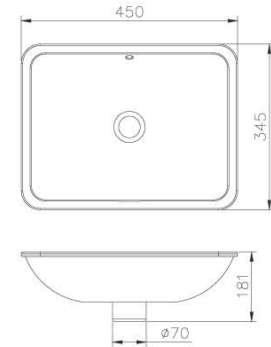

6510-G0-8000  
Ceramic Basin  
410\*410\*120mm

6510-G1-80CP  
Ceramic Basin  
410\*410\*130mm

6510-G3-80CP  
Ceramic Basin  
500\*500\*150mm

6510-G8-80CP  
Ceramic Basin  
580\*460\*220mm

6510-G5-80CP  
Ceramic Basin  
650\*440\*210mm

6510-G7-80CP  
Ceramic Basin  
400\*400\*120mm

6510-M3-8000  
In Countertop Ceramic Basin  
600\*480\*195mm

6510-H4-80CP  
Ceramic Basin  
460\*460\*140mm

6510-H0-80CP  
Ceramic Basin  
435\*365\*140mm

6510-H1-80CP  
Ceramic Basin  
510\*475\*160mm

6510-G6-80CP  
Ceramic Basin  
570\*440\*130mm

6510-X1-80CP  
Ceramic Basin  
465\*465\*130mm

6510-X2-80CP  
Ceramic Basin  
800\*465\*150mm

6510-05-8000  
Glass Basin  
450\*140mm

6510-F5-8000  
Under Countertop Ceramic Basin  
530\*340\*172mm

6510-T9-8000  
Under Countertop Ceramic Basin  
450\*345\*140mm

6510-T7-8000  
Under Countertop Ceramic Basin  
510\*420\*200MM

6510-T8-8000  
Under Countertop Ceramic Basin  
560\*390\*210mm

6510-F1-8000  
Vanity-Top Ceramic Basin  
765\*465\*170mm