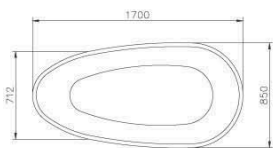

# BATHTUB

0360-A0-7900  
1845\*900\*560mm  
Bathtub  
0360-A1-7900  
Top Only

0360-M6-7900  
Bathtub (Artificial Stone)  
1700\*700\*580mm

0360-M5-7900  
Bathtub (Artificial Stone)  
1700\*700\*550mm

6360-M1-8000  
Bathtub (Artificial Stone)  
1700\*850\*530mm