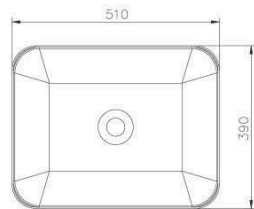

0360-F0-7900  
Bathtub  
1600\*750\*440mm

0360-B0-7900  
Bathtub  
1750\*855\*440mm

0360-C0-7900  
Bathtub  
1600\*800\*390mm

0360-D0-7900  
Bathtub  
1700\*800\*480mm

# BASIN

6510-TB-8000  
Ceramic Basin  
470\*145mm

6510-T3-8000  
Ceramic Basin  
430\*430\*120mm

6510-M4-8000  
Ceramic Basin  
550\*355\*150mm

6510-T6-8000  
Ceramic Basin  
400\*400\*120mm

6510-TD-8000  
Ceramic Basin  
510\*420\*200mm

6510-TC-8000  
Ceramic Basin  
510\*400\*120mm

6510-T5-8000  
Ceramic Basin  
665\*440\*145mm

6510-TA-8000  
Ceramic Basin  
590\*395\*135mm

6510-K1-8000  
Ceramic Basin  
510\*410\*120mm

6510-T1-8000  
Ceramic Basin  
470\*360\*145mm

6510-G0-8000  
Ceramic Basin  
410\*410\*120mm

6510-G1-80CP  
Ceramic Basin  
410\*410\*130mm

6510-G3-80CP  
Ceramic Basin  
500\*500\*150mm

6510-G8-80CP  
Ceramic Basin  
580\*460\*220mm

6510-G5-80CP  
Ceramic Basin  
650\*440\*210mm