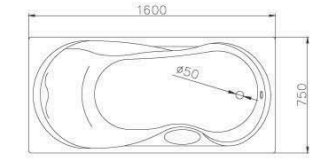

0360-F0-7900
Bathtub
1600*750*440mm