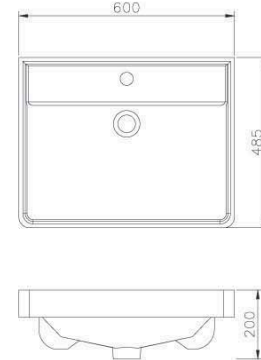

# BASIN

6510-TB-8000  
Ceramic Basin  
470\*145mm

6510-T3-8000  
Ceramic Basin  
430\*430\*120mm

6510-M4-8000  
Ceramic Basin  
550\*355\*150mm

6510-T6-8000  
Ceramic Basin  
400\*400\*120mm

6510-TD-8000  
Ceramic Basin  
510\*420\*200mm

6510-TC-8000  
Ceramic Basin  
510\*400\*120mm

6510-T5-8000  
Ceramic Basin  
665\*440\*145mm

6510-TA-8000  
Ceramic Basin  
590\*395\*135mm

6510-K1-8000  
Ceramic Basin  
510\*410\*120mm

6510-T1-8000  
Ceramic Basin  
470\*360\*145mm

6510-G0-8000  
Ceramic Basin  
410\*410\*120mm

6510-G1-80CP  
Ceramic Basin  
410\*410\*130mm

6510-G3-80CP  
Ceramic Basin  
500\*500\*150mm

6510-G8-80CP  
Ceramic Basin  
580\*460\*220mm

6510-G5-80CP  
Ceramic Basin  
650\*440\*210mm

6510-G7-80CP  
Ceramic Basin  
400\*400\*120mm

6510-M3-8000  
In Countertop Ceramic Basin  
600\*480\*195mm

6510-H4-80CP  
Ceramic Basin  
460\*460\*140mm

6510-H0-80CP  
Ceramic Basin  
435\*365\*140mm

6510-H1-80CP  
Ceramic Basin  
510\*475\*160mm