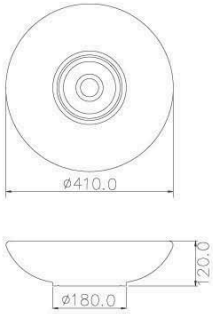

# BASIN

6510-TB-8000  
Ceramic Basin  
470\*145mm

6510-T3-8000  
Ceramic Basin  
430\*430\*120mm

6510-M4-8000  
Ceramic Basin  
550\*355\*150mm

6510-T6-8000  
Ceramic Basin  
400\*400\*120mm

6510-TD-8000  
Ceramic Basin  
510\*420\*200mm

6510-TC-8000  
Ceramic Basin  
510\*400\*120mm

6510-T5-8000  
Ceramic Basin  
665\*440\*145mm

6510-TA-8000  
Ceramic Basin  
590\*395\*135mm

6510-K1-8000  
Ceramic Basin  
510\*410\*120mm

6510-T1-8000  
Ceramic Basin  
470\*360\*145mm

6510-G0-8000  
Ceramic Basin  
410\*410\*120mm

6510-G1-80CP  
Ceramic Basin  
410\*410\*130mm

6510-G3-80CP  
Ceramic Basin  
500\*500\*150mm

6510-G8-80CP  
Ceramic Basin  
580\*460\*220mm

6510-G5-80CP  
Ceramic Basin  
650\*440\*210mm