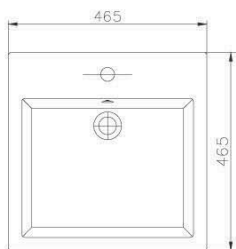

6510-TC-8000  
Ceramic Basin  
510\*400\*120mm

6510-T5-8000  
Ceramic Basin  
665\*440\*145mm

6510-TA-8000  
Ceramic Basin  
590\*395\*135mm

6510-K1-8000  
Ceramic Basin  
510\*410\*120mm

6510-T1-8000  
Ceramic Basin  
470\*360\*145mm

6510-G0-8000  
Ceramic Basin  
410\*410\*120mm

6510-G1-80CP  
Ceramic Basin  
410\*410\*130mm

6510-G3-80CP  
Ceramic Basin  
500\*500\*150mm

6510-G8-80CP  
Ceramic Basin  
580\*460\*220mm

6510-G5-80CP  
Ceramic Basin  
650\*440\*210mm

6510-G7-80CP  
Ceramic Basin  
400\*400\*120mm

6510-M3-8000  
In Countertop Ceramic Basin  
600\*480\*195mm

6510-H4-80CP  
Ceramic Basin  
460\*460\*140mm

6510-H0-80CP  
Ceramic Basin  
435\*365\*140mm

6510-H1-80CP  
Ceramic Basin  
510\*475\*160mm

6510-G6-80CP  
Ceramic Basin  
570\*440\*130mm

6510-X1-80CP  
Ceramic Basin  
465\*465\*130mm

6510-X2-80CP  
Ceramic Basin  
800\*465\*150mm

6510-05-8000  
Glass Basin  
450\*140mm

6510-F5-8000  
Under Countertop Ceramic Basin  
530\*340\*172mm