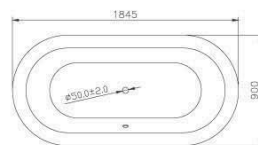

0360-A0-7900
1845*900*560mm
Bathtub
0360-A1-7900
Top Only