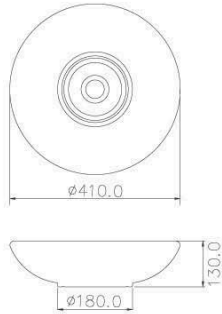

# BASIN

6510-TB-8000  
Ceramic Basin  
470\*145mm

6510-T3-8000  
Ceramic Basin  
430\*430\*120mm

6510-M4-8000  
Ceramic Basin  
550\*355\*150mm

6510-T6-8000  
Ceramic Basin  
400\*400\*120mm

6510-TD-8000  
Ceramic Basin  
510\*420\*200mm

6510-TC-8000  
Ceramic Basin  
510\*400\*120mm

6510-T5-8000  
Ceramic Basin  
665\*440\*145mm

6510-TA-8000  
Ceramic Basin  
590\*395\*135mm

6510-K1-8000  
Ceramic Basin  
510\*410\*120mm

6510-T1-8000  
Ceramic Basin  
470\*360\*145mm

6510-G0-8000  
Ceramic Basin  
410\*410\*120mm

6510-G1-80CP  
Ceramic Basin  
410\*410\*130mm

6510-G3-80CP  
Ceramic Basin  
500\*500\*150mm

6510-G8-80CP  
Ceramic Basin  
580\*460\*220mm

6510-G5-80CP  
Ceramic Basin  
650\*440\*210mm