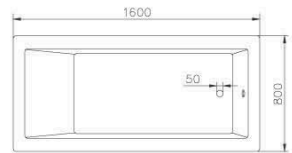

# BATHTUB

0360-A0-7900  
1845\*900\*560mm  
Bathtub  
0360-A1-7900  
Top Only

0360-M6-7900  
Bathtub (Artificial Stone)  
1700\*700\*580mm

0360-M5-7900  
Bathtub (Artificial Stone)  
1700\*700\*550mm

6360-M1-8000  
Bathtub (Artificial Stone)  
1700\*850\*530mm

6360-M2-8000  
Bathtub (Artificial Stone)  
1600\*750\*560mm

0360-G0-7900  
Bathtub (Artificial Stone)  
1725\*845\*605mm

0360-H0-7900  
Bathtub  
1500\*700\*420mm

0360-J0-7900  
Bathtub  
1200\*700\*490mm

0360-F0-7900  
Bathtub  
1600\*750\*440mm

0360-B0-7900  
Bathtub  
1750\*855\*440mm

0360-C0-7900  
Bathtub  
1600\*800\*390mm

0360-D0-7900  
Bathtub  
1700\*800\*480mm