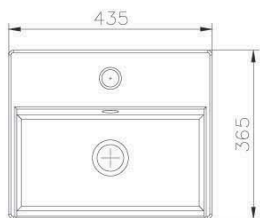

6510-G0-8000  
Ceramic Basin  
410\*410\*120mm

6510-G1-80CP  
Ceramic Basin  
410\*410\*130mm

6510-G3-80CP  
Ceramic Basin  
500\*500\*150mm

6510-G8-80CP  
Ceramic Basin  
580\*460\*220mm

6510-G5-80CP  
Ceramic Basin  
650\*440\*210mm

6510-G7-80CP  
Ceramic Basin  
400\*400\*120mm

6510-M3-8000  
In Countertop Ceramic Basin  
600\*480\*195mm

6510-H4-80CP  
Ceramic Basin  
460\*460\*140mm

6510-H0-80CP  
Ceramic Basin  
435\*365\*140mm

6510-H1-80CP  
Ceramic Basin  
510\*475\*160mm

6510-G6-80CP  
Ceramic Basin  
570\*440\*130mm

6510-X1-80CP  
Ceramic Basin  
465\*465\*130mm

6510-X2-80CP  
Ceramic Basin  
800\*465\*150mm

6510-05-8000  
Glass Basin  
450\*140mm

6510-F5-8000  
Under Countertop Ceramic Basin  
530\*340\*172mm