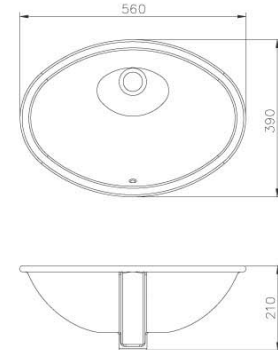

6510-G0-8000  
Ceramic Basin  
410\*410\*120mm

6510-G1-80CP  
Ceramic Basin  
410\*410\*130mm

6510-G3-80CP  
Ceramic Basin  
500\*500\*150mm

6510-G8-80CP  
Ceramic Basin  
580\*460\*220mm

6510-G5-80CP  
Ceramic Basin  
650\*440\*210mm

6510-G7-80CP  
Ceramic Basin  
400\*400\*120mm

6510-M3-8000  
In Countertop Ceramic Basin  
600\*480\*195mm

6510-H4-80CP  
Ceramic Basin  
460\*460\*140mm

6510-H0-80CP  
Ceramic Basin  
435\*365\*140mm

6510-H1-80CP  
Ceramic Basin  
510\*475\*160mm

6510-G6-80CP  
Ceramic Basin  
570\*440\*130mm

6510-X1-80CP  
Ceramic Basin  
465\*465\*130mm

6510-X2-80CP  
Ceramic Basin  
800\*465\*150mm

6510-05-8000  
Glass Basin  
450\*140mm

6510-F5-8000  
Under Countertop Ceramic Basin  
530\*340\*172mm

6510-T9-8000  
Under Countertop Ceramic Basin  
450\*345\*140mm

6510-T7-8000  
Under Countertop Ceramic Basin  
510\*420\*200MM

6510-T8-8000  
Under Countertop Ceramic Basin  
560\*390\*210mm

6510-F1-8000  
Vanity-Top Ceramic Basin  
765\*465\*170mm