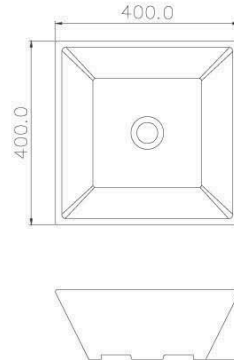

# BASIN

6510-TB-8000  
Ceramic Basin  
470\*145mm

6510-T3-8000  
Ceramic Basin  
430\*430\*120mm

6510-M4-8000  
Ceramic Basin  
550\*355\*150mm

6510-T6-8000  
Ceramic Basin  
400\*400\*120mm

6510-TD-8000  
Ceramic Basin  
510\*420\*200mm

6510-TC-8000  
Ceramic Basin  
510\*400\*120mm

6510-T5-8000  
Ceramic Basin  
665\*440\*145mm

6510-TA-8000  
Ceramic Basin  
590\*395\*135mm

6510-K1-8000  
Ceramic Basin  
510\*410\*120mm

6510-T1-8000  
Ceramic Basin  
470\*360\*145mm

6510-G0-8000  
Ceramic Basin  
410\*410\*120mm

6510-G1-80CP  
Ceramic Basin  
410\*410\*130mm

6510-G3-80CP  
Ceramic Basin  
500\*500\*150mm

6510-G8-80CP  
Ceramic Basin  
580\*460\*220mm

6510-G5-80CP  
Ceramic Basin  
650\*440\*210mm

6510-G7-80CP  
Ceramic Basin  
400\*400\*120mm

6510-M3-8000  
In Countertop Ceramic Basin  
600\*480\*195mm

6510-H4-80CP  
Ceramic Basin  
460\*460\*140mm

6510-H0-80CP  
Ceramic Basin  
435\*365\*140mm

6510-H1-80CP  
Ceramic Basin  
510\*475\*160mm