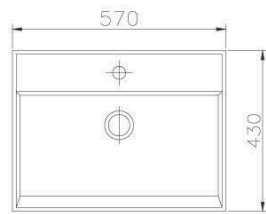

6510-TC-8000  
Ceramic Basin  
510\*400\*120mm

6510-T5-8000  
Ceramic Basin  
665\*440\*145mm

6510-TA-8000  
Ceramic Basin  
590\*395\*135mm

6510-K1-8000  
Ceramic Basin  
510\*410\*120mm

6510-T1-8000  
Ceramic Basin  
470\*360\*145mm

6510-G0-8000  
Ceramic Basin  
410\*410\*120mm

6510-G1-80CP  
Ceramic Basin  
410\*410\*130mm

6510-G3-80CP  
Ceramic Basin  
500\*500\*150mm

6510-G8-80CP  
Ceramic Basin  
580\*460\*220mm

6510-G5-80CP  
Ceramic Basin  
650\*440\*210mm

6510-G7-80CP  
Ceramic Basin  
400\*400\*120mm

6510-M3-8000  
In Countertop Ceramic Basin  
600\*480\*195mm

6510-H4-80CP  
Ceramic Basin  
460\*460\*140mm

6510-H0-80CP  
Ceramic Basin  
435\*365\*140mm

6510-H1-80CP  
Ceramic Basin  
510\*475\*160mm

6510-G6-80CP  
Ceramic Basin  
570\*440\*130mm

6510-X1-80CP  
Ceramic Basin  
465\*465\*130mm

6510-X2-80CP  
Ceramic Basin  
800\*465\*150mm

6510-05-8000  
Glass Basin  
450\*140mm

6510-F5-8000  
Under Countertop Ceramic Basin  
530\*340\*172mm