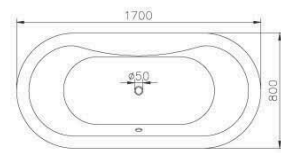

0360-F0-7900  
Bathtub  
1600\*750\*440mm

0360-B0-7900  
Bathtub  
1750\*855\*440mm

0360-C0-7900  
Bathtub  
1600\*800\*390mm

0360-D0-7900  
Bathtub  
1700\*800\*480mm

# BASIN

6510-TB-8000  
Ceramic Basin  
470\*145mm

6510-T3-8000  
Ceramic Basin  
430\*430\*120mm

6510-M4-8000  
Ceramic Basin  
550\*355\*150mm

6510-T6-8000  
Ceramic Basin  
400\*400\*120mm

6510-TD-8000  
Ceramic Basin  
510\*420\*200mm

6510-TC-8000  
Ceramic Basin  
510\*400\*120mm

6510-T5-8000  
Ceramic Basin  
665\*440\*145mm

6510-TA-8000  
Ceramic Basin  
590\*395\*135mm

6510-K1-8000  
Ceramic Basin  
510\*410\*120mm

6510-T1-8000  
Ceramic Basin  
470\*360\*145mm