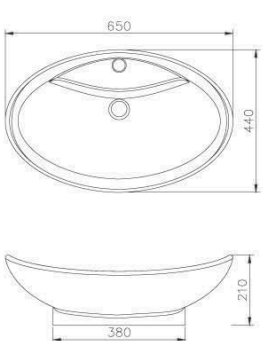

# BASIN

6510-TB-8000  
Ceramic Basin  
470\*145mm

6510-T3-8000  
Ceramic Basin  
430\*430\*120mm

6510-M4-8000  
Ceramic Basin  
550\*355\*150mm

6510-T6-8000  
Ceramic Basin  
400\*400\*120mm

6510-TD-8000  
Ceramic Basin  
510\*420\*200mm

6510-TC-8000  
Ceramic Basin  
510\*400\*120mm

6510-T5-8000  
Ceramic Basin  
665\*440\*145mm

6510-TA-8000  
Ceramic Basin  
590\*395\*135mm

6510-K1-8000  
Ceramic Basin  
510\*410\*120mm

6510-T1-8000  
Ceramic Basin  
470\*360\*145mm

6510-G0-8000  
Ceramic Basin  
410\*410\*120mm

6510-G1-80CP  
Ceramic Basin  
410\*410\*130mm

6510-G3-80CP  
Ceramic Basin  
500\*500\*150mm

6510-G8-80CP  
Ceramic Basin  
580\*460\*220mm

6510-G5-80CP  
Ceramic Basin  
650\*440\*210mm

6510-G7-80CP  
Ceramic Basin  
400\*400\*120mm

6510-M3-8000  
In Countertop Ceramic Basin  
600\*480\*195mm

6510-H4-80CP  
Ceramic Basin  
460\*460\*140mm

6510-H0-80CP  
Ceramic Basin  
435\*365\*140mm

6510-H1-80CP  
Ceramic Basin  
510\*475\*160mm