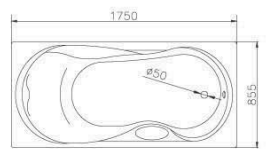

0360-B0-7900
Bathtub
1750*855*440mm