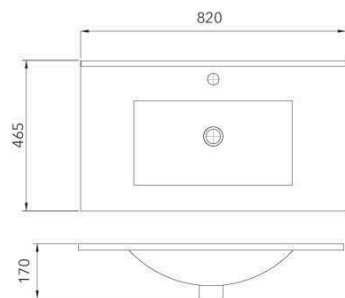

6510-G6-80CP  
Ceramic Basin  
570\*440\*130mm

6510-X1-80CP  
Ceramic Basin  
465\*465\*130mm

6510-X2-80CP  
Ceramic Basin  
800\*465\*150mm

6510-05-8000  
Glass Basin  
450\*140mm

6510-F5-8000  
Under Countertop Ceramic Basin  
530\*340\*172mm

6510-T9-8000  
Under Countertop Ceramic Basin  
450\*345\*140mm

6510-T7-8000  
Under Countertop Ceramic Basin  
510\*420\*200MM

6510-T8-8000  
Under Countertop Ceramic Basin  
560\*390\*210mm

6510-F1-8000  
Vanity-Top Ceramic Basin  
765\*465\*170mm

6510-F2-8000  
Vanity-Top Ceramic Basin  
910\*465\*160mm

6510-M1-8000  
Vanity-Top Ceramic Basin  
750\*460\*190mm

6510-M2-8000  
Vanity-Top Ceramic Basin  
900\*460\*195mm

6510-F6-8000  
Vanity-Top Ceramic Basin  
820\*465\*170mm

6510-F3-8000  
In Countertop Ceramic Basin  
600\*460\*165mm

6510-F4-8000  
In Countertop Ceramic Basin  
755\*460\*175mm