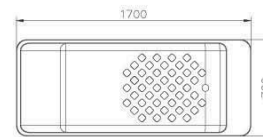

# BATHTUB

0360-A0-7900  
1845\*900\*560mm  
Bathtub  
0360-A1-7900  
Top Only

0360-M6-7900  
Bathtub (Artificial Stone)  
1700\*700\*580mm

0360-M5-7900  
Bathtub (Artificial Stone)  
1700\*700\*550mm

6360-M1-8000  
Bathtub (Artificial Stone)  
1700\*850\*530mm

6360-M2-8000  
Bathtub (Artificial Stone)  
1600\*750\*560mm

0360-G0-7900  
Bathtub (Artificial Stone)  
1725\*845\*605mm

0360-H0-7900  
Bathtub  
1500\*700\*420mm

0360-J0-7900  
Bathtub  
1200\*700\*490mm