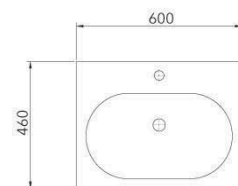

6510-G6-80CP  
Ceramic Basin  
570\*440\*130mm

6510-X1-80CP  
Ceramic Basin  
465\*465\*130mm

6510-X2-80CP  
Ceramic Basin  
800\*465\*150mm

6510-05-8000  
Glass Basin  
450\*140mm

6510-F5-8000  
Under Countertop Ceramic Basin  
530\*340\*172mm

6510-T9-8000  
Under Countertop Ceramic Basin  
450\*345\*140mm

6510-T7-8000  
Under Countertop Ceramic Basin  
510\*420\*200MM

6510-T8-8000  
Under Countertop Ceramic Basin  
560\*390\*210mm

6510-F1-8000  
Vanity-Top Ceramic Basin  
765\*465\*170mm

6510-F2-8000  
Vanity-Top Ceramic Basin  
910\*465\*160mm

6510-M1-8000  
Vanity-Top Ceramic Basin  
750\*460\*190mm

6510-M2-8000  
Vanity-Top Ceramic Basin  
900\*460\*195mm

6510-F6-8000  
Vanity-Top Ceramic Basin  
820\*465\*170mm

6510-F3-8000  
In Countertop Ceramic Basin  
600\*460\*165mm

6510-F4-8000  
In Countertop Ceramic Basin  
755\*460\*175mm