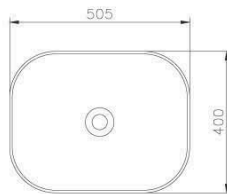

0360-F0-7900  
Bathtub  
1600\*750\*440mm

0360-B0-7900  
Bathtub  
1750\*855\*440mm

0360-C0-7900  
Bathtub  
1600\*800\*390mm

0360-D0-7900  
Bathtub  
1700\*800\*480mm

# BASIN

6510-TB-8000  
Ceramic Basin  
470\*145mm

6510-T3-8000  
Ceramic Basin  
430\*430\*120mm

6510-M4-8000  
Ceramic Basin  
550\*355\*150mm

6510-T6-8000  
Ceramic Basin  
400\*400\*120mm

6510-TD-8000  
Ceramic Basin  
510\*420\*200mm

6510-TC-8000  
Ceramic Basin  
510\*400\*120mm

6510-T5-8000  
Ceramic Basin  
665\*440\*145mm

6510-TA-8000  
Ceramic Basin  
590\*395\*135mm

6510-K1-8000  
Ceramic Basin  
510\*410\*120mm

6510-T1-8000  
Ceramic Basin  
470\*360\*145mm

6510-G0-8000  
Ceramic Basin  
410\*410\*120mm

6510-G1-80CP  
Ceramic Basin  
410\*410\*130mm

6510-G3-80CP  
Ceramic Basin  
500\*500\*150mm

6510-G8-80CP  
Ceramic Basin  
580\*460\*220mm

6510-G5-80CP  
Ceramic Basin  
650\*440\*210mm