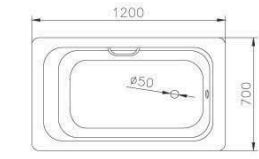

# BATHTUB

0360-A0-7900  
1845\*900\*560mm  
Bathtub  
0360-A1-7900  
Top Only

0360-M6-7900  
Bathtub (Artificial Stone)  
1700\*700\*580mm

0360-M5-7900  
Bathtub (Artificial Stone)  
1700\*700\*550mm

6360-M1-8000  
Bathtub (Artificial Stone)  
1700\*850\*530mm

6360-M2-8000  
Bathtub (Artificial Stone)  
1600\*750\*560mm

0360-G0-7900  
Bathtub (Artificial Stone)  
1725\*845\*605mm

0360-H0-7900  
Bathtub  
1500\*700\*420mm

0360-J0-7900  
Bathtub  
1200\*700\*490mm

0360-F0-7900  
Bathtub  
1600\*750\*440mm

0360-B0-7900  
Bathtub  
1750\*855\*440mm

0360-C0-7900  
Bathtub  
1600\*800\*390mm

0360-D0-7900  
Bathtub  
1700\*800\*480mm