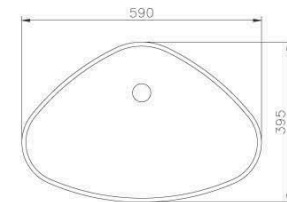

# BASIN

6510-TB-8000  
Ceramic Basin  
470\*145mm

6510-T3-8000  
Ceramic Basin  
430\*430\*120mm

6510-M4-8000  
Ceramic Basin  
550\*355\*150mm

6510-T6-8000  
Ceramic Basin  
400\*400\*120mm

6510-TD-8000  
Ceramic Basin  
510\*420\*200mm

6510-TC-8000  
Ceramic Basin  
510\*400\*120mm

6510-T5-8000  
Ceramic Basin  
665\*440\*145mm

6510-TA-8000  
Ceramic Basin  
590\*395\*135mm

6510-K1-8000  
Ceramic Basin  
510\*410\*120mm

6510-T1-8000  
Ceramic Basin  
470\*360\*145mm