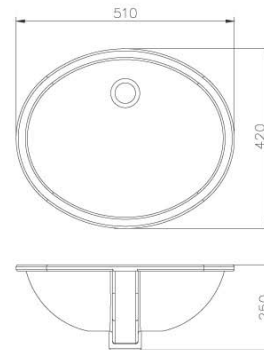

6510-G0-8000  
Ceramic Basin  
410\*410\*120mm

6510-G1-80CP  
Ceramic Basin  
410\*410\*130mm

6510-G3-80CP  
Ceramic Basin  
500\*500\*150mm

6510-G8-80CP  
Ceramic Basin  
580\*460\*220mm

6510-G5-80CP  
Ceramic Basin  
650\*440\*210mm

6510-G7-80CP  
Ceramic Basin  
400\*400\*120mm

6510-M3-8000  
In Countertop Ceramic Basin  
600\*480\*195mm

6510-H4-80CP  
Ceramic Basin  
460\*460\*140mm

6510-H0-80CP  
Ceramic Basin  
435\*365\*140mm

6510-H1-80CP  
Ceramic Basin  
510\*475\*160mm

6510-G6-80CP  
Ceramic Basin  
570\*440\*130mm

6510-X1-80CP  
Ceramic Basin  
465\*465\*130mm

6510-X2-80CP  
Ceramic Basin  
800\*465\*150mm

6510-05-8000  
Glass Basin  
450\*140mm

6510-F5-8000  
Under Countertop Ceramic Basin  
530\*340\*172mm

6510-T9-8000  
Under Countertop Ceramic Basin  
450\*345\*140mm

6510-T7-8000  
Under Countertop Ceramic Basin  
510\*420\*200MM

6510-T8-8000  
Under Countertop Ceramic Basin  
560\*390\*210mm

6510-F1-8000  
Vanity-Top Ceramic Basin  
765\*465\*170mm