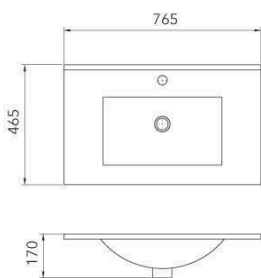

6510-G7-80CP  
Ceramic Basin  
400\*400\*120mm

6510-M3-8000  
In Countertop Ceramic Basin  
600\*480\*195mm

6510-H4-80CP  
Ceramic Basin  
460\*460\*140mm

6510-H0-80CP  
Ceramic Basin  
435\*365\*140mm

6510-H1-80CP  
Ceramic Basin  
510\*475\*160mm

6510-G6-80CP  
Ceramic Basin  
570\*440\*130mm

6510-X1-80CP  
Ceramic Basin  
465\*465\*130mm

6510-X2-80CP  
Ceramic Basin  
800\*465\*150mm

6510-05-8000  
Glass Basin  
450\*140mm

6510-F5-8000  
Under Countertop Ceramic Basin  
530\*340\*172mm

6510-T9-8000  
Under Countertop Ceramic Basin  
450\*345\*140mm

6510-T7-8000  
Under Countertop Ceramic Basin  
510\*420\*200MM

6510-T8-8000  
Under Countertop Ceramic Basin  
560\*390\*210mm

6510-F1-8000  
Vanity-Top Ceramic Basin  
765\*465\*170mm

6510-F2-8000  
Vanity-Top Ceramic Basin  
910\*465\*160mm

6510-M1-8000  
Vanity-Top Ceramic Basin  
750\*460\*190mm

6510-M2-8000  
Vanity-Top Ceramic Basin  
900\*460\*195mm

6510-F6-8000  
Vanity-Top Ceramic Basin  
820\*465\*170mm