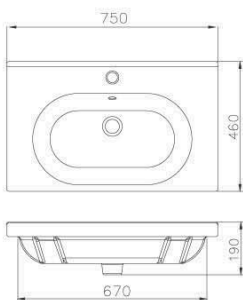

6510-G7-80CP  
Ceramic Basin  
400\*400\*120mm

6510-M3-8000  
In Countertop Ceramic Basin  
600\*480\*195mm

6510-H4-80CP  
Ceramic Basin  
460\*460\*140mm

6510-H0-80CP  
Ceramic Basin  
435\*365\*140mm

6510-H1-80CP  
Ceramic Basin  
510\*475\*160mm

6510-G6-80CP  
Ceramic Basin  
570\*440\*130mm

6510-X1-80CP  
Ceramic Basin  
465\*465\*130mm

6510-X2-80CP  
Ceramic Basin  
800\*465\*150mm

6510-05-8000  
Glass Basin  
450\*140mm

6510-F5-8000  
Under Countertop Ceramic Basin  
530\*340\*172mm

6510-T9-8000  
Under Countertop Ceramic Basin  
450\*345\*140mm

6510-T7-8000  
Under Countertop Ceramic Basin  
510\*420\*200MM

6510-T8-8000  
Under Countertop Ceramic Basin  
560\*390\*210mm

6510-F1-8000  
Vanity-Top Ceramic Basin  
765\*465\*170mm

6510-F2-8000  
Vanity-Top Ceramic Basin  
910\*465\*160mm

6510-M1-8000  
Vanity-Top Ceramic Basin  
750\*460\*190mm

6510-M2-8000  
Vanity-Top Ceramic Basin  
900\*460\*195mm

6510-F6-8000  
Vanity-Top Ceramic Basin  
820\*465\*170mm