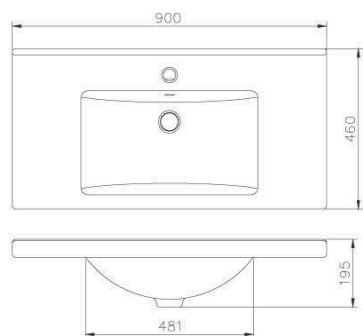

6510-G6-80CP  
Ceramic Basin  
570\*440\*130mm

6510-X1-80CP  
Ceramic Basin  
465\*465\*130mm

6510-X2-80CP  
Ceramic Basin  
800\*465\*150mm

6510-05-8000  
Glass Basin  
450\*140mm

6510-F5-8000  
Under Countertop Ceramic Basin  
530\*340\*172mm

6510-T9-8000  
Under Countertop Ceramic Basin  
450\*345\*140mm

6510-T7-8000  
Under Countertop Ceramic Basin  
510\*420\*200MM

6510-T8-8000  
Under Countertop Ceramic Basin  
560\*390\*210mm

6510-F1-8000  
Vanity-Top Ceramic Basin  
765\*465\*170mm

6510-F2-8000  
Vanity-Top Ceramic Basin  
910\*465\*160mm

6510-M1-8000  
Vanity-Top Ceramic Basin  
750\*460\*190mm

6510-M2-8000  
Vanity-Top Ceramic Basin  
900\*460\*195mm

6510-F6-8000  
Vanity-Top Ceramic Basin  
820\*465\*170mm

6510-F3-8000  
In Countertop Ceramic Basin  
600\*460\*165mm

6510-F4-8000  
In Countertop Ceramic Basin  
755\*460\*175mm