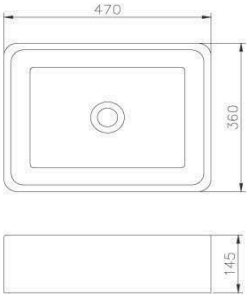

# BASIN

6510-TB-8000  
Ceramic Basin  
470\*145mm

6510-T3-8000  
Ceramic Basin  
430\*430\*120mm

6510-M4-8000  
Ceramic Basin  
550\*355\*150mm

6510-T6-8000  
Ceramic Basin  
400\*400\*120mm

6510-TD-8000  
Ceramic Basin  
510\*420\*200mm

6510-TC-8000  
Ceramic Basin  
510\*400\*120mm

6510-T5-8000  
Ceramic Basin  
665\*440\*145mm

6510-TA-8000  
Ceramic Basin  
590\*395\*135mm

6510-K1-8000  
Ceramic Basin  
510\*410\*120mm

6510-T1-8000  
Ceramic Basin  
470\*360\*145mm

6510-G0-8000  
Ceramic Basin  
410\*410\*120mm

6510-G1-80CP  
Ceramic Basin  
410\*410\*130mm

6510-G3-80CP  
Ceramic Basin  
500\*500\*150mm

6510-G8-80CP  
Ceramic Basin  
580\*460\*220mm

6510-G5-80CP  
Ceramic Basin  
650\*440\*210mm

6510-G7-80CP  
Ceramic Basin  
400\*400\*120mm

6510-M3-8000  
In Countertop Ceramic Basin  
600\*480\*195mm

6510-H4-80CP  
Ceramic Basin  
460\*460\*140mm

6510-H0-80CP  
Ceramic Basin  
435\*365\*140mm

6510-H1-80CP  
Ceramic Basin  
510\*475\*160mm