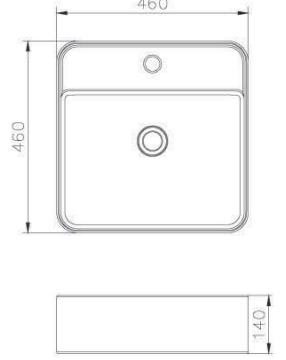

# BASIN

6510-TB-8000  
Ceramic Basin  
470\*145mm

6510-T3-8000  
Ceramic Basin  
430\*430\*120mm

6510-M4-8000  
Ceramic Basin  
550\*355\*150mm

6510-T6-8000  
Ceramic Basin  
400\*400\*120mm

6510-TD-8000  
Ceramic Basin  
510\*420\*200mm

6510-TC-8000  
Ceramic Basin  
510\*400\*120mm

6510-T5-8000  
Ceramic Basin  
665\*440\*145mm

6510-TA-8000  
Ceramic Basin  
590\*395\*135mm

6510-K1-8000  
Ceramic Basin  
510\*410\*120mm

6510-T1-8000  
Ceramic Basin  
470\*360\*145mm

6510-G0-8000  
Ceramic Basin  
410\*410\*120mm

6510-G1-80CP  
Ceramic Basin  
410\*410\*130mm

6510-G3-80CP  
Ceramic Basin  
500\*500\*150mm

6510-G8-80CP  
Ceramic Basin  
580\*460\*220mm

6510-G5-80CP  
Ceramic Basin  
650\*440\*210mm

6510-G7-80CP  
Ceramic Basin  
400\*400\*120mm

6510-M3-8000  
In Countertop Ceramic Basin  
600\*480\*195mm

6510-H4-80CP  
Ceramic Basin  
460\*460\*140mm

6510-H0-80CP  
Ceramic Basin  
435\*365\*140mm

6510-H1-80CP  
Ceramic Basin  
510\*475\*160mm