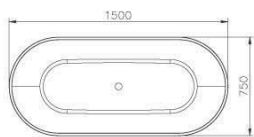

6360-M2-8000
Bathtub (Artificial Stone)
1600*750*560mm