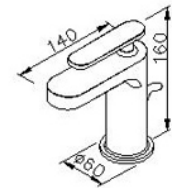

Basin Faucet 6922-90-81CP

INTRODUCTION:

Oval shape with raised cambered surface is major design of Charming Basin Faucet Collection; it's just like delicate jewel and brings graceful atmosphere for space. Faucets not only decrease the interstice between lever and body by unique inner structure, but also integrates escutcheon with body in one unity. This creative design makes Charming Faucet exclude unnecessary lines for cleaning conveniently.

DESCRIPTION:

- 1.Spout can be tilted 7° to keep clean on the countertops.
- 2.Aerator flow restrictor (2.2 GPM max.).
- 3.Handle can be moved upward to 22° to adjust water flow from closed position, hot and cold water controlled by swinging handle 45° on right and left sides.
- 4.Stainless steel braided hose with SANTOPRENE tube (meets NSF approval), can bear 15Kg/cm² water pressure and 120°C heat.
- 5.Stainless steel braided hose with M10 x 1.0mm (Male thread connected to faucet body) and 1/2"-14NPSM (Female thread connected to water supplier system).
- 6.Brass with Chrome plated meets ASTM-SC2 standard.
- 7.Casting material meets ISO CuZn40Pb Standard.