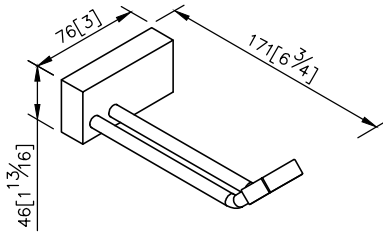

Toilet Tissue Holder
6908-42-80CP

- 1.Brass mounting base and toilet tissue ring meet JIS 3604 standard.
- 2.Justime finishes resist corrosion and tarnish.
- 3.Chrome plated finish meets the standard of ASTM-SC2.
- 4.The pedestal could increase the stability for operation.
- 5.Vertical force could support a static load of 5 Kgf.
- 6.The square pedestal of the bathroom accessories could increase the elegance for the environment.
- 7.Coordinates with other products in 6908 collection.

unit: mm[inch]