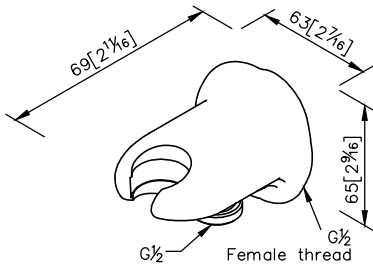

Hand Shower Holder W/Supply Elbow
6781-DC-80CP

- 1.Brass of forging body meets JIS 3771 standard.
- 2.Premium metal construction for durability.
- 3.Justime finishes resist corrosion and tarnish.
- 4.Finish meets the standard of ASTM-SC2

unit: mm[inch]