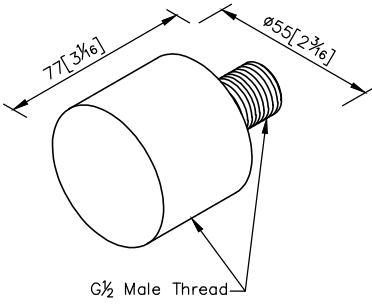

Supply Elbow W/5cm Nipple  
6777-AD-80MA

- 1.Brass of forging body meets JIS 3771 standard.
- 2.Premium metal construction for durability.
- 3.Justime finishes resist corrosion and tarnish.
- 4.Finish meets the standard of ASTM-SC2.
- 5.Can be used with hand shower.

unit:mm[inch]