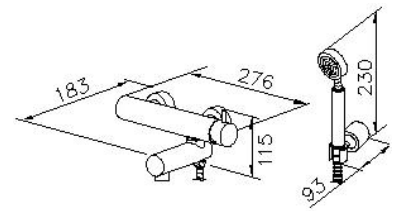

unit:mm

#### DESCRIPTION:

1. Swiveling filler with diverter valve to change the flow from hand shower to bath filler. It can saving space when using bath tub and pass 50,000 times turning test.
2. Moving holder and hand shower for using.
3. The spray head of hand shower can be removed easily by easy-tool provided for cleaning.
4. Ceramic valve with CERAMTEC ceramic disc / (Germany)
5. Elastic shower hose can be extended to 2 meter, stand 15Kg/cm<sup>2</sup> water pressure.
6. The available distance between two centers of wall water-outlet is 122mm to 178mm.
7. Thread of wall outlet: 1/2-14 NPT.
8. Material is Brass with Chrome plated meets ASTM-SC2 standard.
9. Handle material meets JIS 3771 Standard.
10. Casting material meets ISO CuZn40Pb Standard.