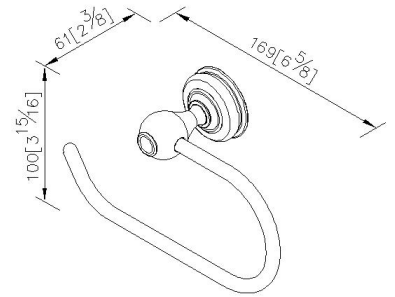

Toilet Tissue Holder 6703-40-80CP

INTRODUCTION:

Create a sophisticated look with the Classik collection. Inspired by timeless & classic concepts, Classik allows you to coordinate faucets, showers and finishes to explore your own design ideas. This tumbler holder combines vintage design with quality craftsmanship to enhance the beauty in your bathing space.

DESCRIPTION:

- 1.Brass of forging body meets JIS 3604 standard
- 2.Premium metal construction for durability
- 3.Justime finishes resist corrosion and tarnish
- 4.Finish meets the standard of ASTM-SC2
- 5.Correctly installed product's loading is 5 kg f
- 6.Equipped with stainless steel screws for secure installation
- 7.Coordinates with other products in Classik collection

unit: mm[inch]

Certification:

Fixing Kits:

- 1.SUS 304 Stainless Steel Screws*2
- Plastic Anchors*2
Material of Wall Mount Bracket: Plastic*1

AWARD: